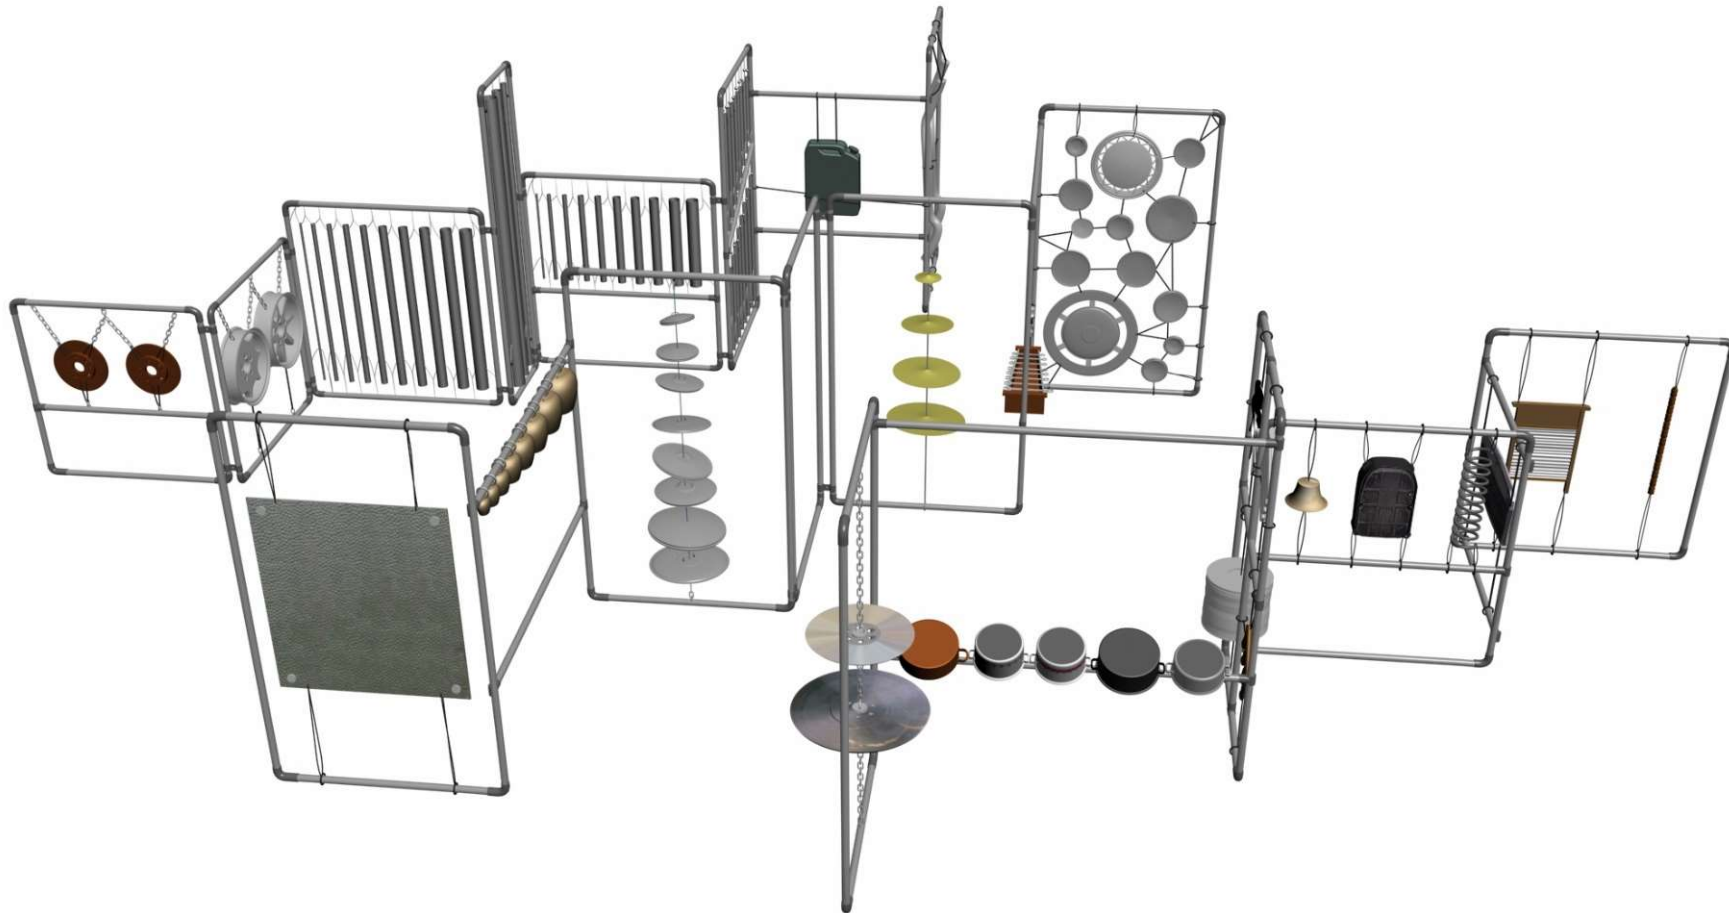

Metallofon

Link to homepage and movie: