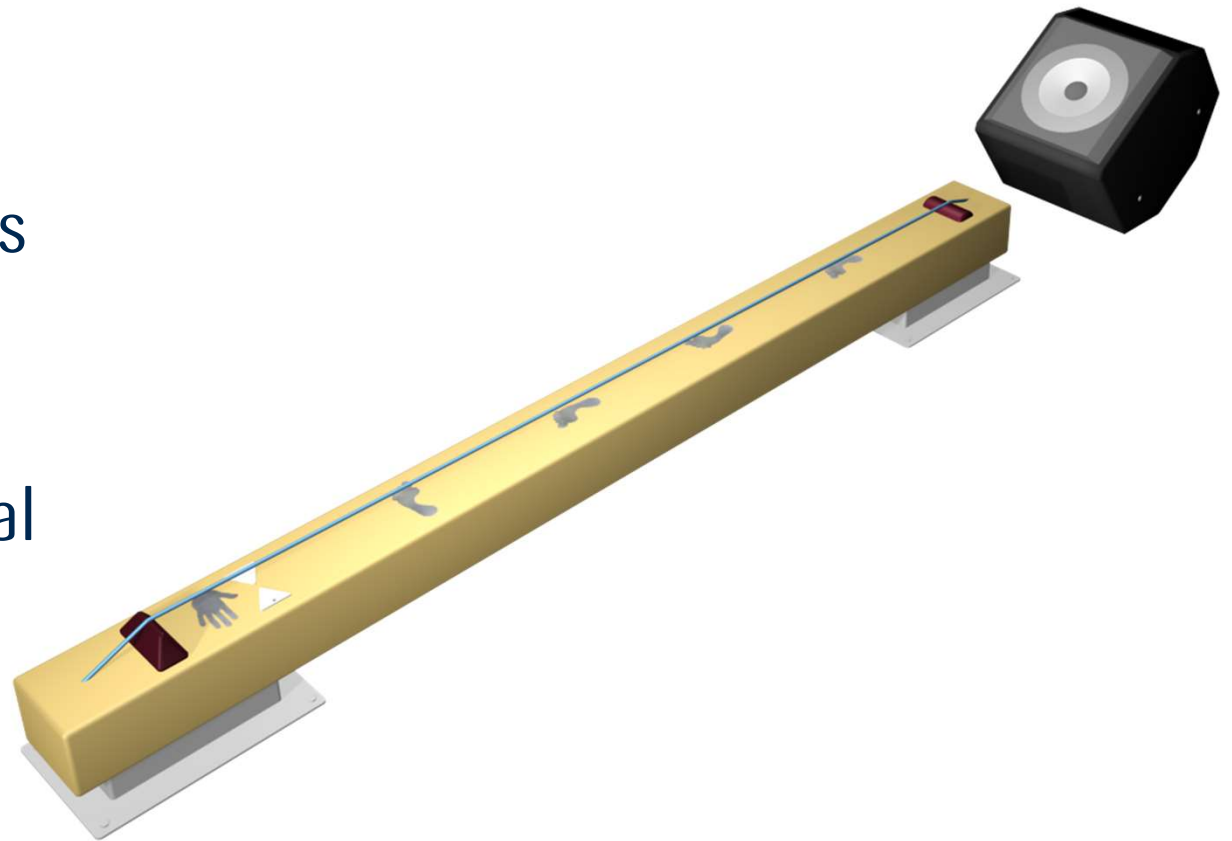

Walking Bass

Length changes pitch.
One player “walks the line”, one player plucks the string.

The worldwide first real walking bass.

Link to homepage and movie:

<http://www.musikaktionen.de/en/loan-exhibits/strings/walking-bass/>